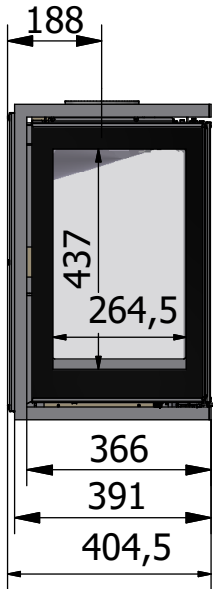

11-0000-6556
R600 3G model, Glass

* AirSystem