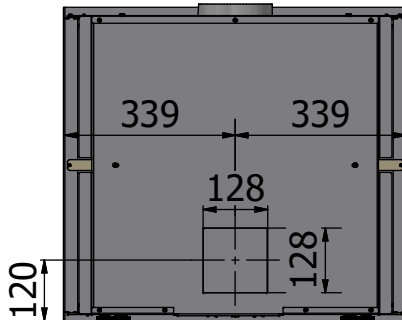

11-0000-6556
R600 3G model, Glass

* AirSystem