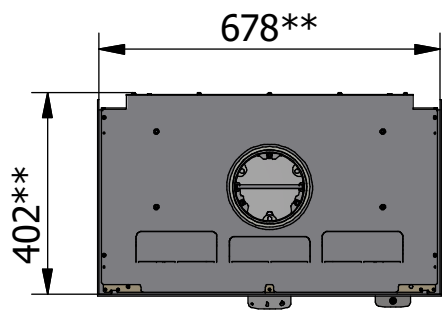

11-0000-6556
R600 3G model, Glass

* AirSystem