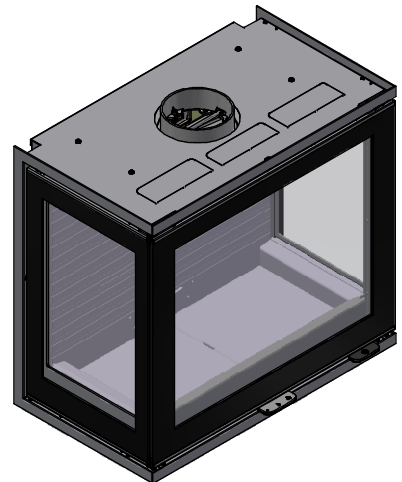

11-0000-6556
R600 3G model, Glass

* AirSystem