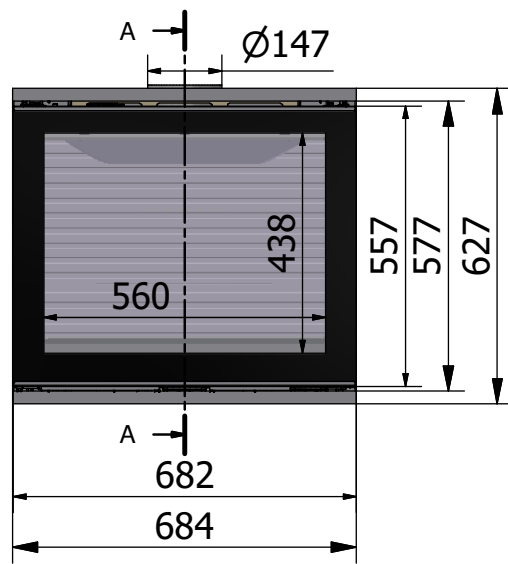

11-0000-6556
R600 3G model, Glass

* AirSystem