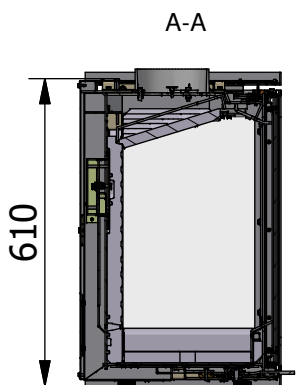

11-0000-6556
R600 3G model, Glass

* AirSystem